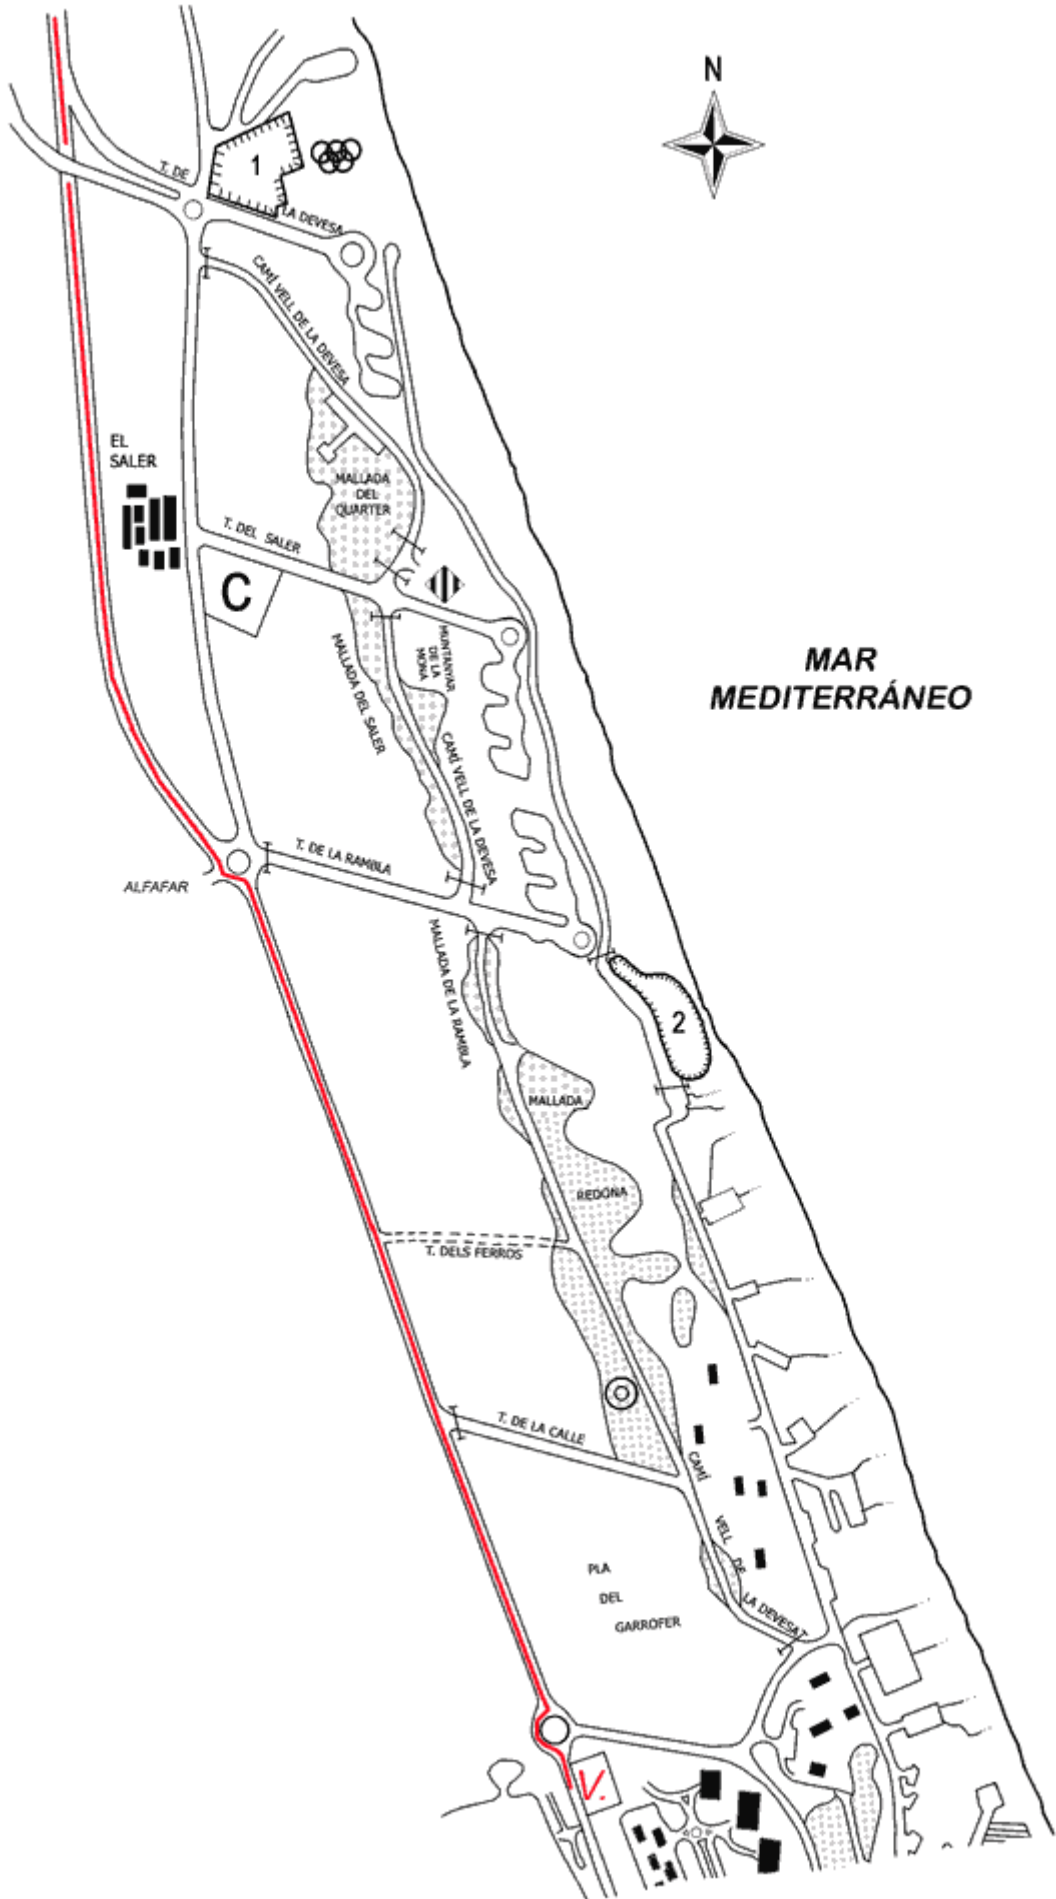

VALENCIA

MAR
MEDITERRÁNEO

C

1

2

PLA
DEL
GARROFER

EL
SALER

ALFAFAR

T. DEL SALER

T. DE LA RAMBLA

VALLADA DE LA RAMBLA

T. DELS FERROS

T. DE LA CALLE

T. DE

LA DEVESA

CAMI VELL DE LA DEVESA

MALLADA DEL QUARTER

MALLADA DEL SALER

CAMI VELL DE LA DEVESA

MANTENIMENTS

DE LA

CIUTADANA

DE LA

CIUTADANA

DE LA

CIUTADANA

DE LA

CIUTADANA

DE LA

CIUTADANA

DE LA

CIUTADANA

DE LA

CIUTADANA

DE LA

CIUTADANA

DE LA

CIUTADANA

DE LA

CIUTADANA

DE LA

CIUTADANA

DE LA

CIUTADANA

DE LA

CIUTADANA

DE LA

CIUTADANA

DE LA

CIUTADANA